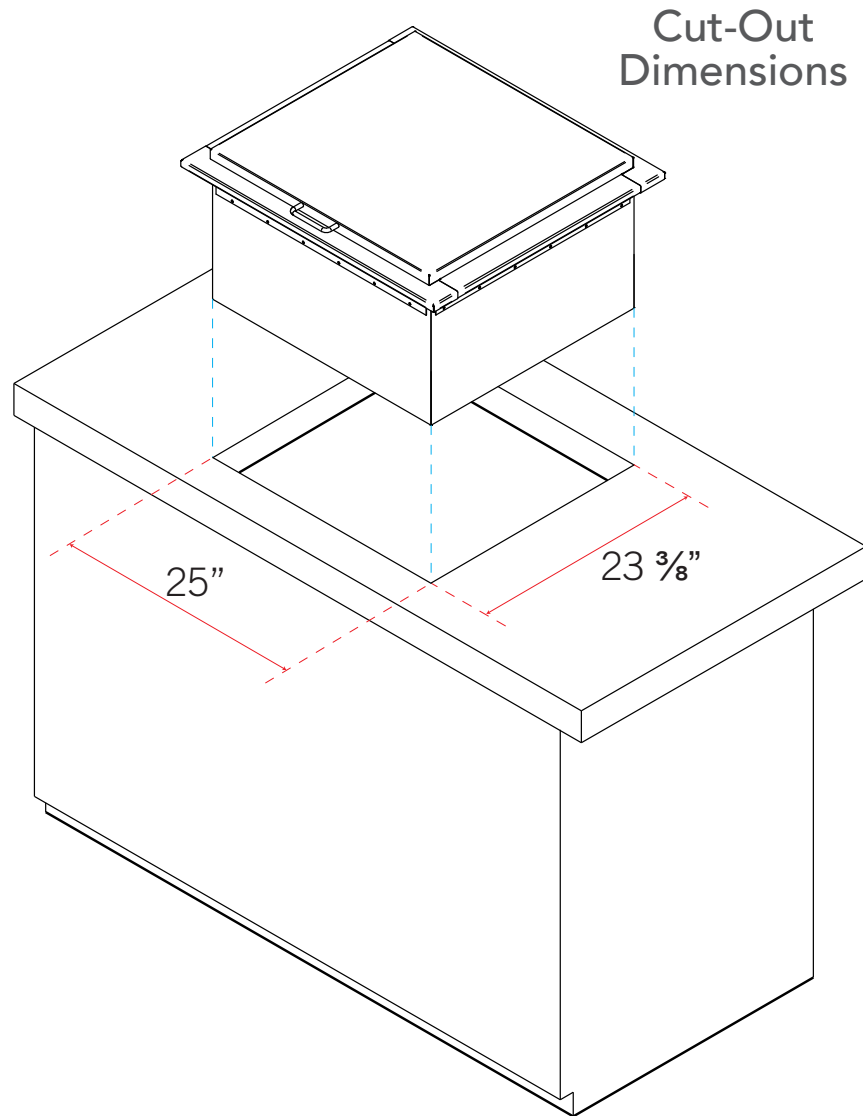

FIREMAGIC®

Drop-In Refreshment Center

With Removable Insulated Lid

FireMagic® Drop-In Refreshment Center

Complete your outdoor kitchen with a FireMagic® Drop-In Refreshment Center. This premium quality cooler holds up to 40 lbs of ice and is fully insulated to keep your choice of beverages cold and frosty. Top lid and hinges can be easily removed for ready access to the cooler.

Feature Highlights:

- 304 stainless steel construction
- Fully insulated bin and lid
- 2.9 cubic feet capacity
- Removable gasketed lid
- Drain Kit Included

Model #
33596

33596 - DROP-IN REFRESHMENT CENTER

Description	Model	Cut-Out Dimensions
Drop-In Refreshment Center with Removable Insulated Lid	33596	25" w x 23 ³ / ₈ " d x 12 ³ / ₄ h*

*Drain assembly clearance must also be provided.