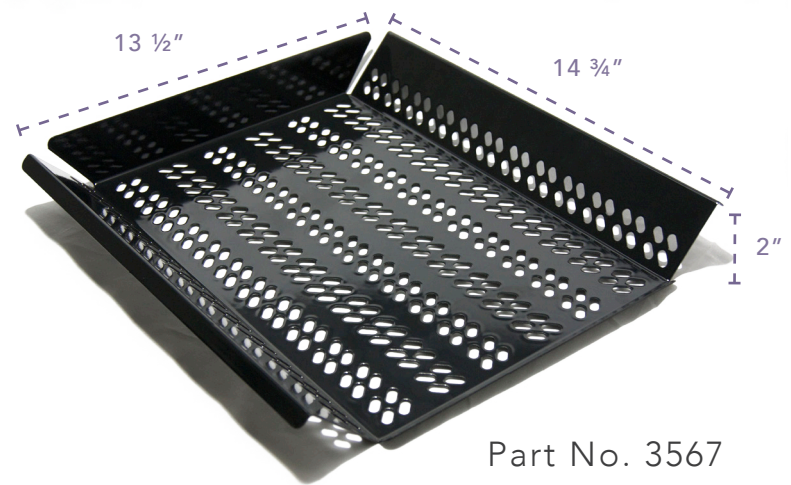

FIREMAGIC®

BUILT WITH PASSION.
OWNED WITH PRIDE.

GRILLING TRAY

GRILL TO A HEALTHY HEART

Part No. 3567

COOKING VERSATILITY!

Expand your cooking horizons with the Fire Magic Grilling Tray. The durable black porcelain finish, angled sides and easy access low profile front makes cooking smaller food on your Fire Magic grill a snap! Works with any Fire Magic grill.