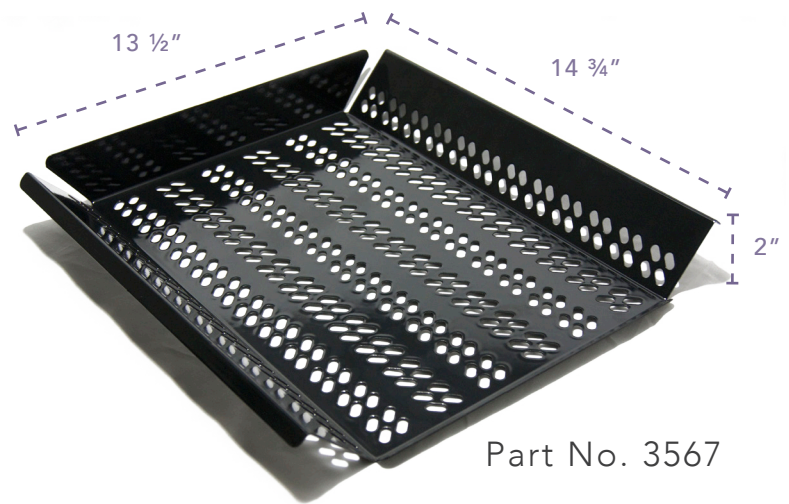

Grilling Tray

Grill to a Healthy Heart

FIREMAGIC

BUILT WITH PASSION. OWNED WITH PRIDE.

Part No. 3567

COOKING VERSATILITY!

Expand your cooking horizons with the Fire Magic Grilling Tray. The durable black porcelain finish, angled sides and easy access low profile front makes cooking smaller food on your Fire Magic grill a snap! Works with any Fire Magic grill.