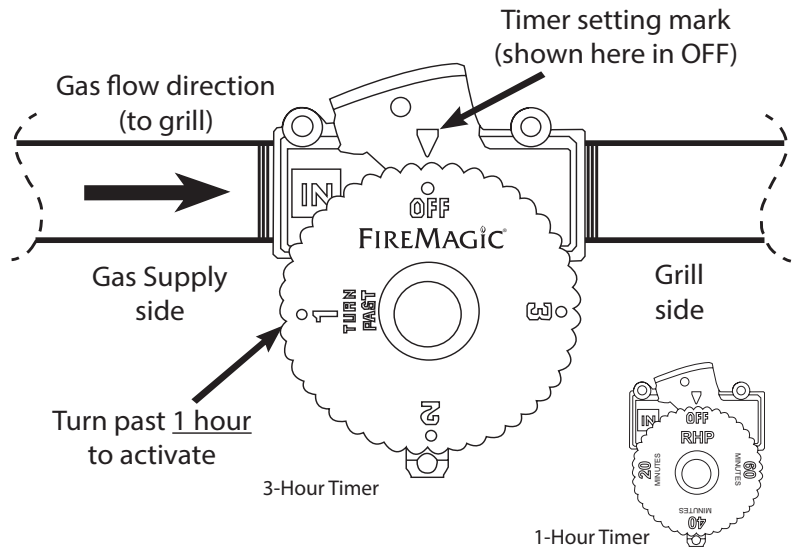

AUTOMATIC GRILL SHUT-OFF TIMER

Fire Magic's Safety Timers automatically shut off gas flow at pre-set times. They are easy to install and great for apartment and condominium use. Simply fit the Automatic Grill Shut-Off Timer in the gas supply line before the grill. The timer accommodates 1/2" NPT piping (both ends). Available in 3-hour and 1-hour versions.

Rated up to 100,000 BTUs
Max temperature 125° F

3 hour Timer
(3090)

1 hour Timer
(3092)